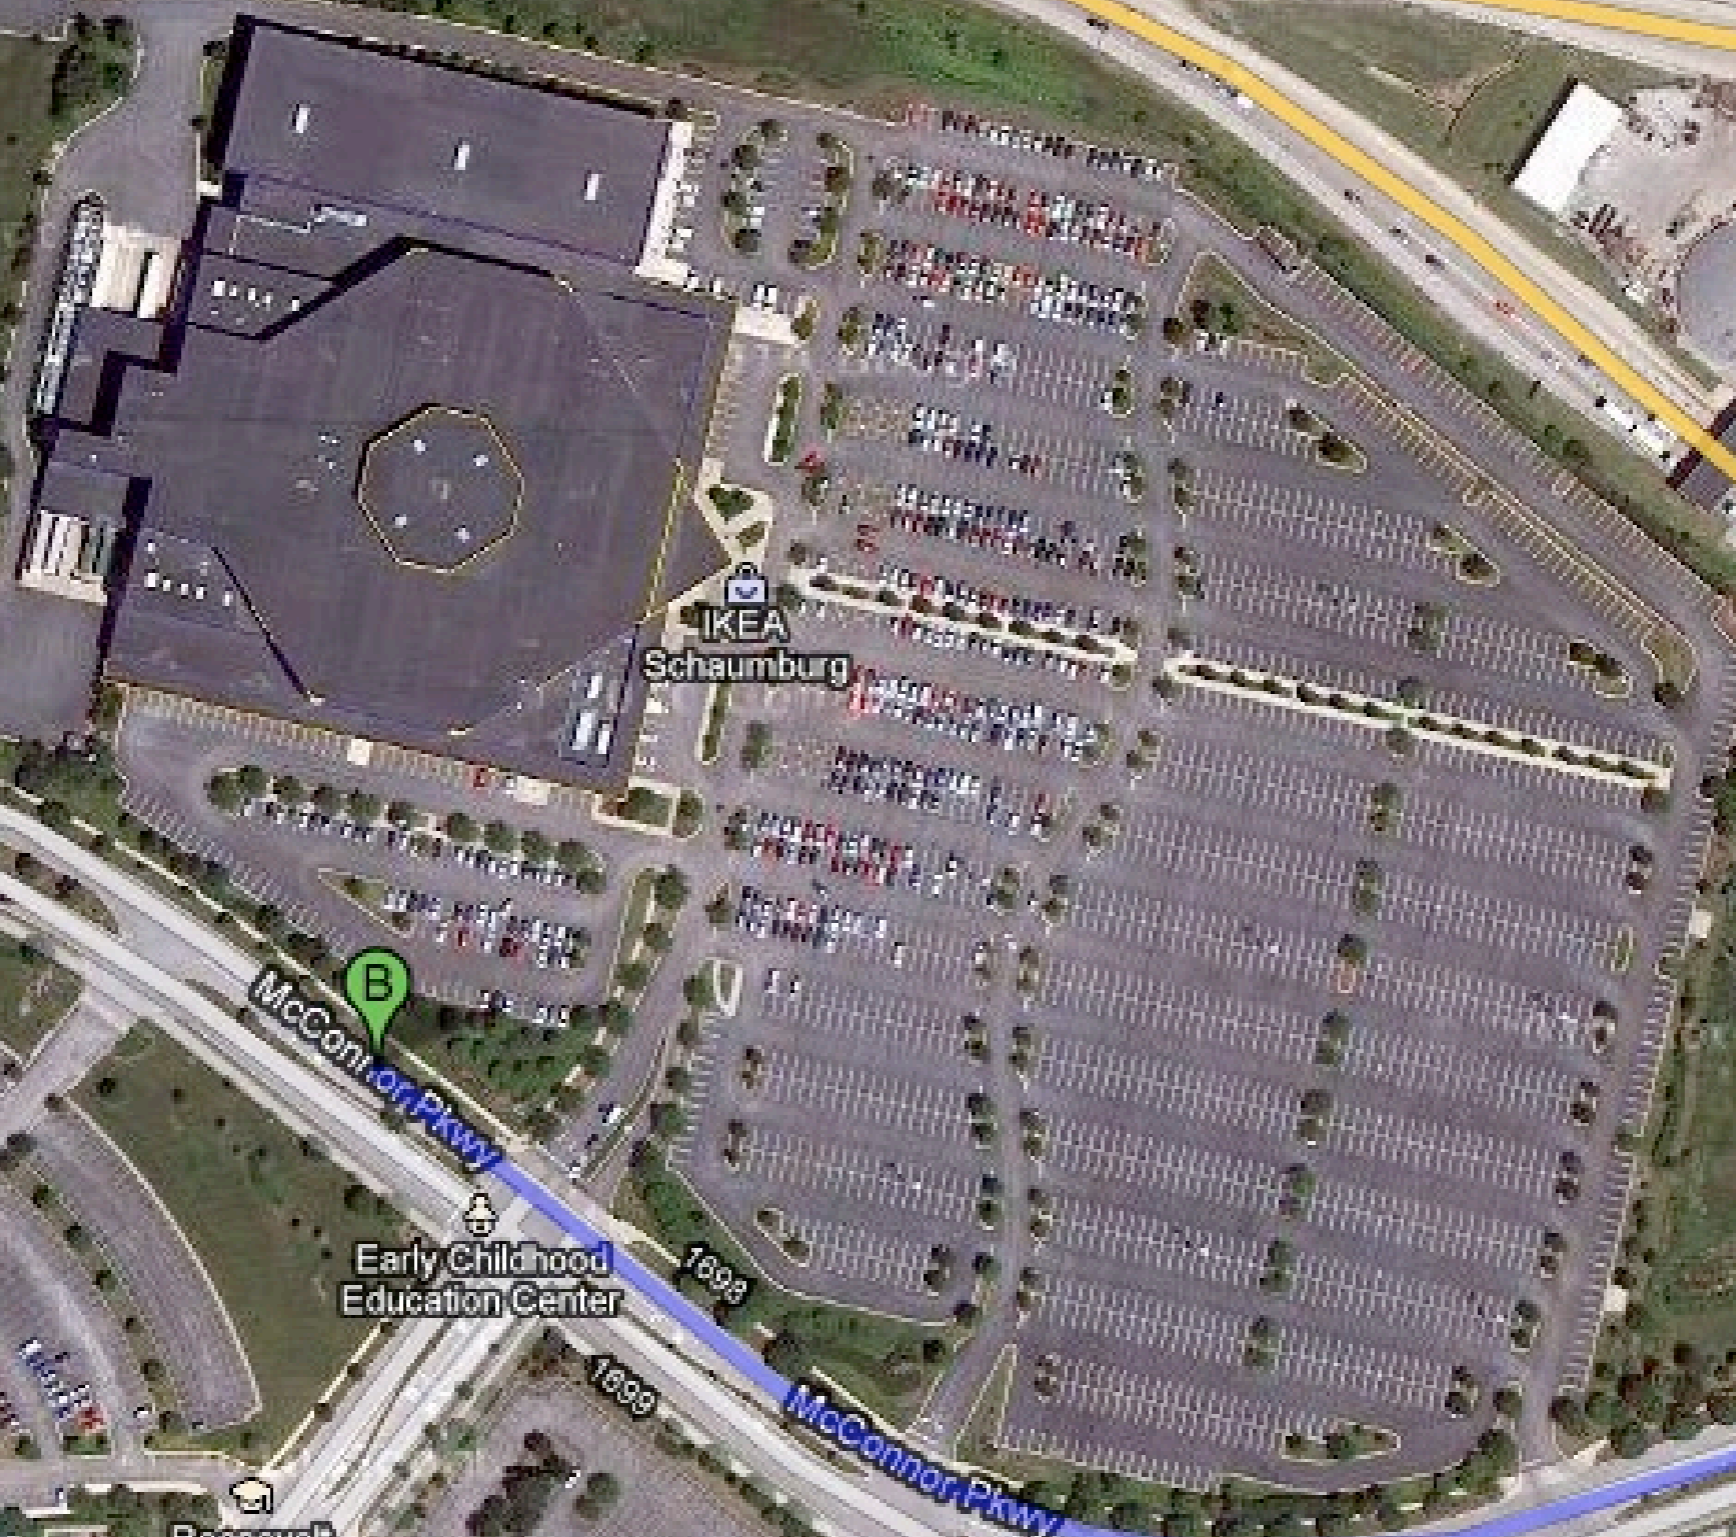

72

72

72

00 ft

Jane Addams Memorial Tollway

IKEA  
Schaumburg

Early Childhood  
Education Center

Roosevelt  
University